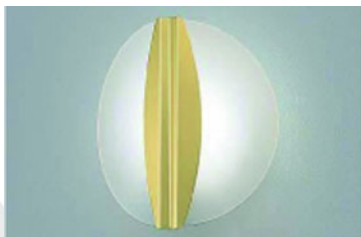

Item model number	MT 100 008
Type of Bulb	LED
material	steel,Acrylic
Product Dimensions	W250 H125 D125 mm
Item Weight	1.2kgs
Color	White

Item model number	MT 100 002
Type of Bulb	LED
material	steel
Product Dimensions	W125 H125 D125 mm
Item Weight	0.6kgs
Color	White

Item model number	MT 100 003
Type of Bulb	LED
material	Glass
Product Dimensions	W100 H100 D100 mm
Item Weight	0.5kgs
Color	White

Item model number	MT 100 001
Type of Bulb	LED
material	steel,Acrylic
Product Dimensions	W300 H100 D190 mm
Item Weight	1.5kgs
Color	White

Item model number	MT 100 009
Type of Bulb	LED
material	Glass
Product Dimensions	W180 H160 D165 mm
Item Weight	0.8kgs
Color	White

Item model number	MT 100 010
Type of Bulb	LED
material	steel,Glass
Product Dimensions	W115 H250 D195 mm
Item Weight	0.9kgs
Color	White