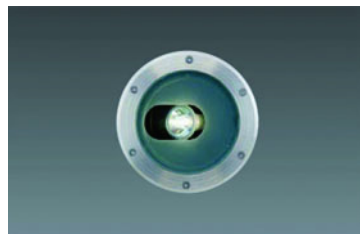

Item model number	MT990 002
Type of Bulb	LED
material	Stainless, Glass
Product Dimensions	φ185 H6 D160 mm
Item Weight	3.0kgs
Color	Silver